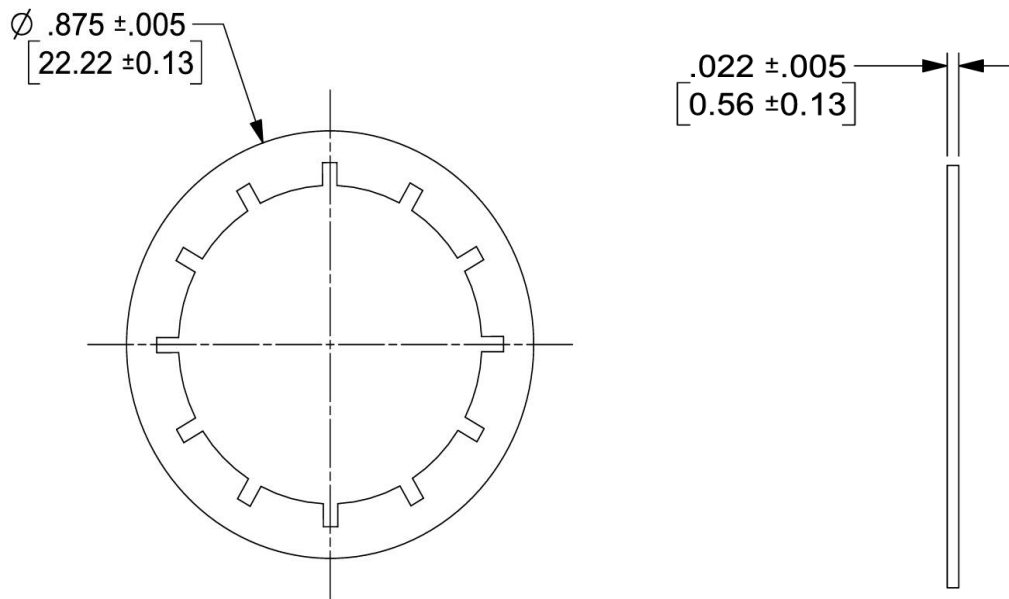

A Division of the Angelus Corporation
Ph (262) 246-0500 www.picwire.com
PO Box 330 Sussex, WI 53089

Approved : *MCT*

Date : 03/24/17

Rev. 0

Distribution : USER

Uncontrolled if Printed

Lock Washer

Used on PIC 50 Ohm RF Adapter P/N 190013

(Note: Drawing is not to scale)

CONSTRUCTION

Phosphor Bronze

Plating - Nickel
(100 micro-in, min)

RoHS COMPLIANT

Complies to RoHS Standards